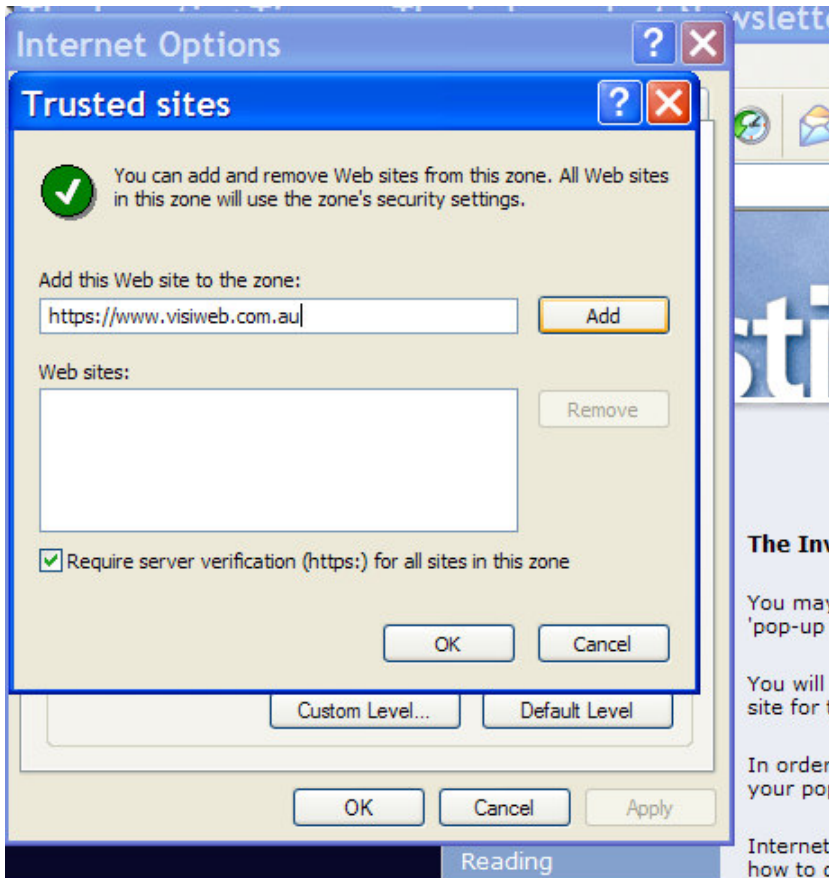

We have noticed that a number of problem occur with older machines the following will help fix these.

To add Visiweb as a trust site

Select the trusted website button

Add the trusted website: <https://www.visiweb.com.au>

Click Ok and you would have added the site to be trusted by your computer