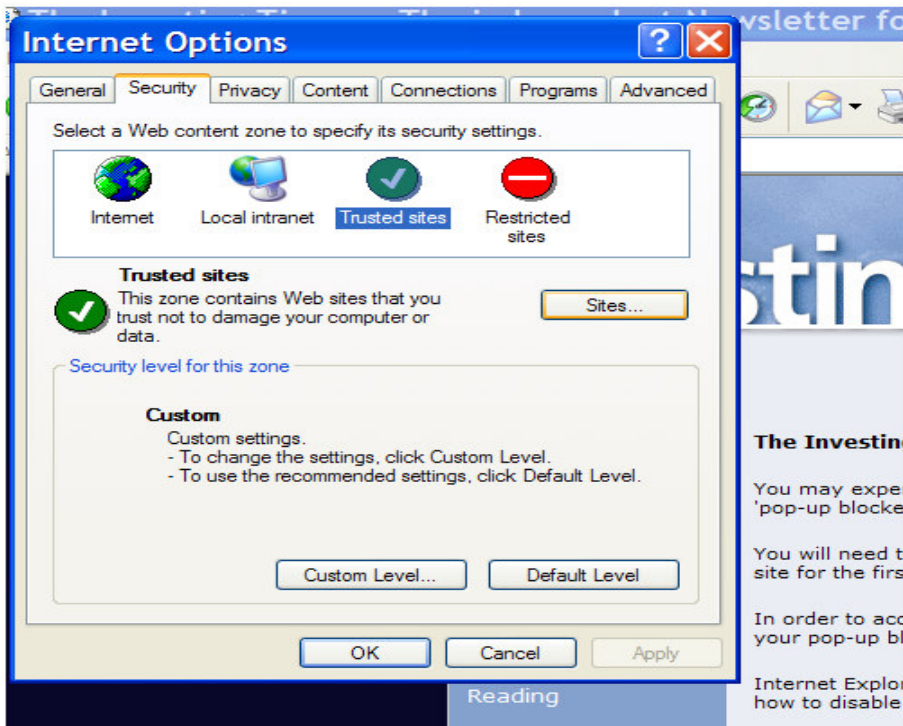

We have noticed that a number of problem occur with older machines the following will help fix these.

To add Visiweb as a trust site

Select the trusted website button

Add the trusted website: <https://www.visiweb.com.au>

Click Ok and you would have added the site to be trusted by your computer